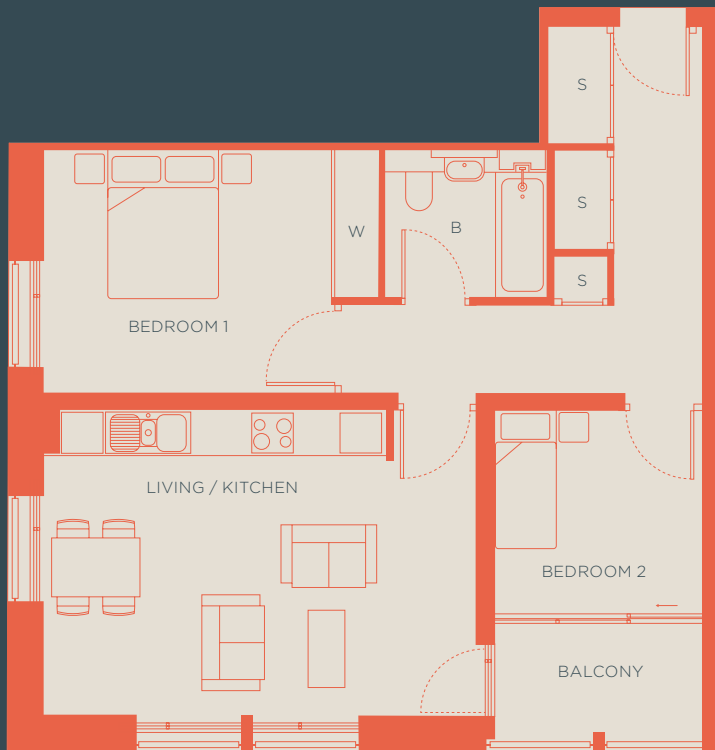

Type One
Apartment 2
Second Floor
68.4m² (736ft²)
Two Bedrooms

PLANS

FIFTH

FOURTH

THIRD

SECOND

CAMBRIDGE
HEATH ROAD

PARADISE GARDENS

LIVING / KITCHEN
 BEDROOM 01
 BEDROOM 02
 BALCONY

6.0m x 4.2m (19'8" x 13'9")
 4.6m x 3.3m (15'1" x 10'10")
 2.8m x 2.8m (9'2" x 9'2")
 4m² (43ft²)

B BATHROOM
 S STORAGE
 W WARDROBE